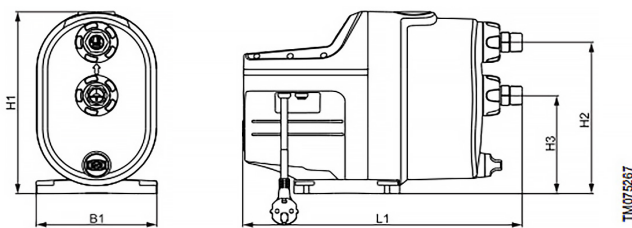

Part Code	Model	Power		Cut-in Pressure (BAR)	Voltage	FLOW	Hydraulic Data							Pipe Size (mm)	
		Kw	Hp				M ³ /hr	0	0.8	1.6	2.4	3	3.8	4.8	Suction
						LPM	0	13.3	26.7	40.0	50.0	63.3	80.0		
99530408	SCALA1 3-25	0.36	0.5	1.2	1x230V	Head (Mts)	25	24	23	21	19	16	11	25	25
99530409	SCALA1 3-35	0.45	0.6	1.5	1x230V		36	35	32	28	25	19	11	25	25
99530410	SCALA1 3-45	0.58	0.8	2.2	1x230V		44	41	38	33	30	23	14	25	25
Part Code	Model	Power		Cut-in Pressure (BAR)	Voltage	FLOW	Hydraulic Data							Pipe Size (mm)	
		Kw	Hp				M ³ /hr	0	1	2	3	4	5	6	Suction
						LPM	0	16.7	33.3	50.0	66.7	83.3	100.0		
99530411	SCALA1 5-25	0.43	0.6	1.2	1x230V	Head (Mts)	26	25	23	20	17	13	8	25	25
99530412	SCALA1 5-55	0.78	1	2.8	1x230V		52	49	45	40	35	27	19	25	25
MANIFOLD FOR SCALA1 TWIN												Manifold Size (mm)			
												Suction	Delivery		
99725165	SCALA1 TWIN ACCESSORIES SET										32	32			

Dimensions

Pos.	H1 (mm) (inch)	H2 (mm) (inch)	H3 (mm) (inch)	L1 (mm) (inch)	B1 (mm) (inch)
SCALA1 (all variants)	316 12.4	263 10.4	171 6.7	466 18.4	202 8.0

Scala1 Twin Accessories Set

If greater flow is required, this is easily done in a twin pump setup with the available accessories (including baseplate, cable and inlet and outlet manifolds). You can then follow the guided online configuration using the Grundfos GO REMOTE app.